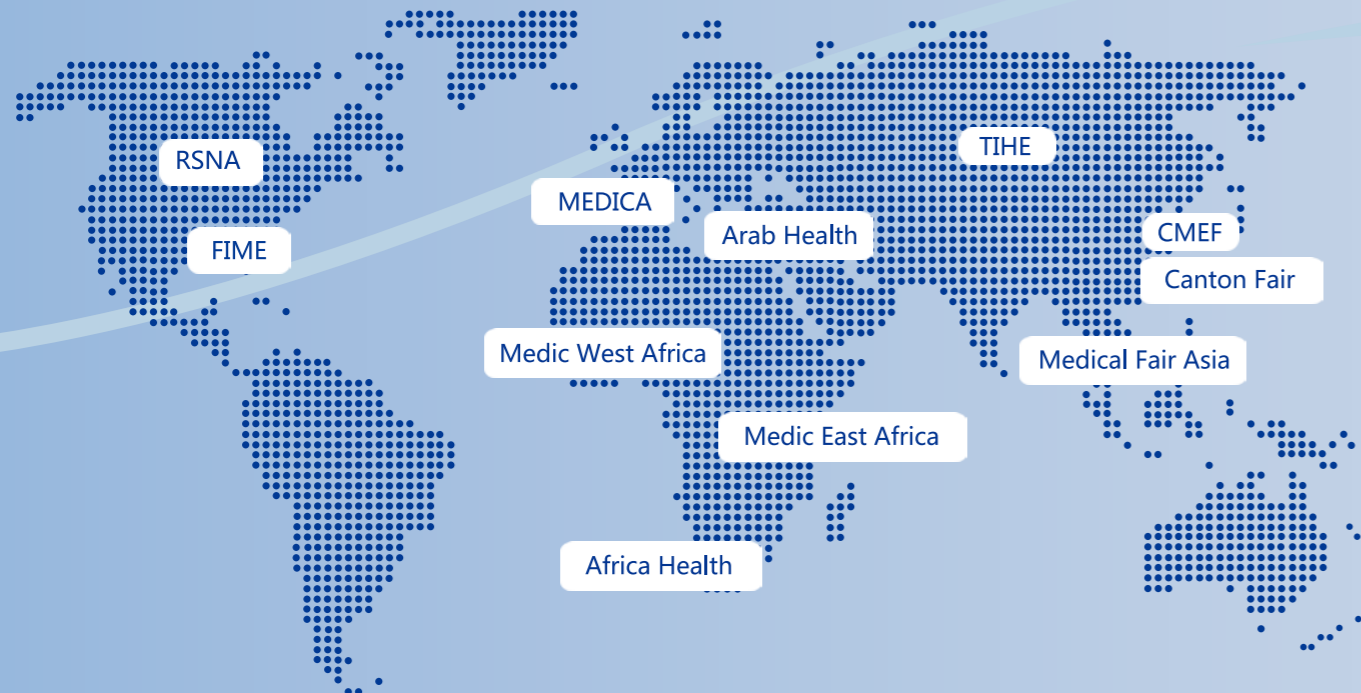

NANJING PERLOVE MEDICAL EQUIPMENT CO.,LTD.

Add: No.168 Kaiyuan Road, Jiangning District, Nanjing, 211100, China
Tel: +86-25-87187780 +86-25-68571666-9350 9353
Fax: +86-25-87187780
Http://www.perlove.com.cn
E-mail: overseas@perlove.com.cn

OUR UPCOMING EXHIBITIONS:

You can see more details on our website
Http://www.perlove.com.cn

PERLOVE MEDICAL

For Overseas Market: Nanjing Perlove Medical Equipment Co.,Ltd.

For Domestic Market: Nanjing Perlove Medical Equipment Co.,Ltd.

Beijing Per-Builders Science and Technology Co.,Ltd.

Zuhai Perlead Medical Equipment Co.,Ltd.

VET1100

Vet Digital Radiography System

Version 1.0 Year 2017

Http://www.perlove.com.cn